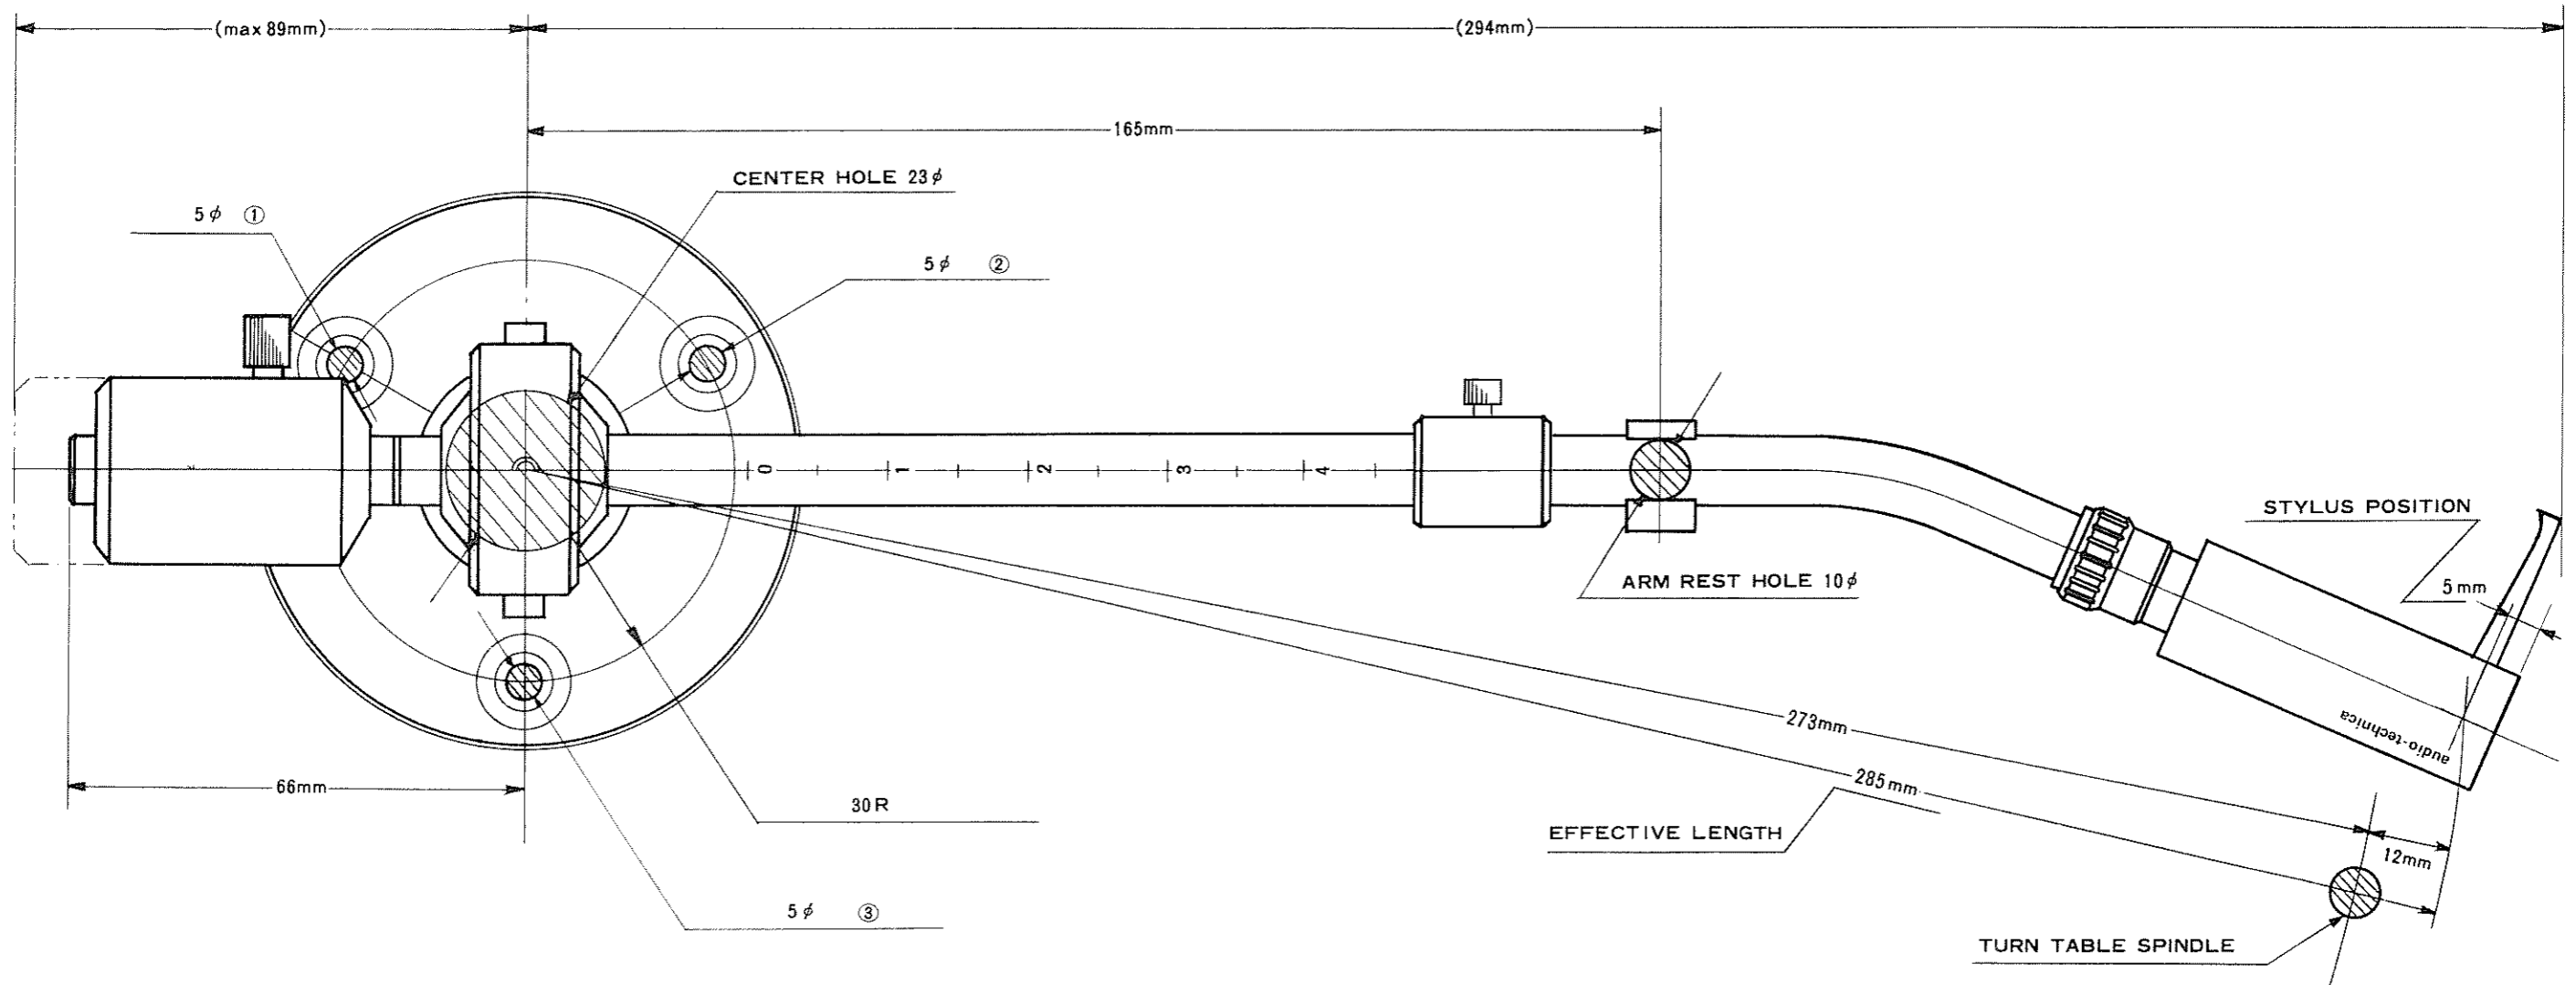

# audio-technica ATP-16T mounting template

5 φ (①②③) Related Angle 120°  
UNIT mm